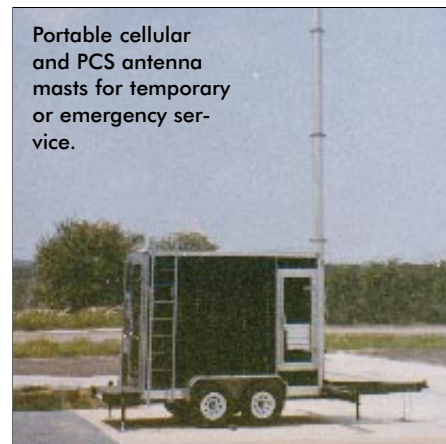

Telescoping Mast Applications

As the leading supplier of masts and mast equipment, Will-Burt's Telescoping Masts are used for hundreds of various applications worldwide. The following examples show some of the standard masts and how they are used.

Military intelligence and electronic warfare.

Radio news gathering and outside broadcasting.

TV remote news gathering (ENG/SNV). Non-locking masts for line-of-sight microwave transmitting, receiving antennas and high level cameras.

Elevated cameras, communications antennas and emergency lighting on mobile command post vehicles.

Emergency vehicles—quick erecting flood-light masts for illuminating fire-ground or rescue scenes.

Portable cellular and PCS antenna masts for temporary or emergency service.