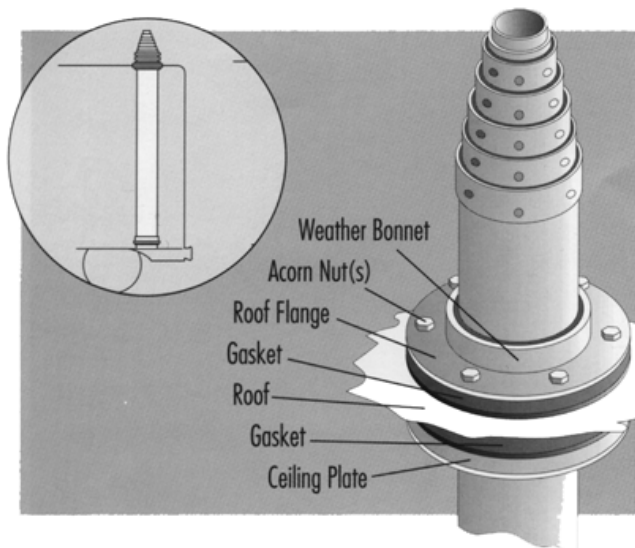

Mast Mounting Hardware

INTERNAL MOUNTING

Internal Mounting, or mounting through the vehicle's roof, is standard with the Will-Burt Telescoping Masts.

EXTERNAL MOUNTING

External Mounting, or mounting to the outside of a vehicle, is an optional mounting procedure provided by Will-Burt.

Ordering Information

Menu of Telescoping Mast Standard and Option Equipment

STANDARD WITH MAST:

- Non-rotatable base Plate
- Internal mounting hardware
- Magnetic mast extension warning kit (except field masts).
- Platform adapter (heavy duty models).
- Extension tube adapter (standard duty models).
- Operation/maintenance instruction manual
- Clear anodize finish
- Canvas top cover (locking collar models)
- Hazard warning labels
- Shipping crate