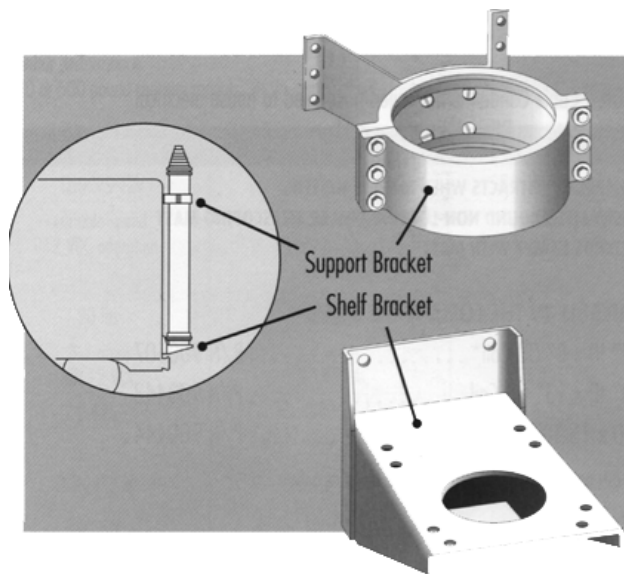

Mast Mounting Hardware

INTERNAL MOUNTING

Internal Mounting, or mounting through the vehicle's roof, is standard with the Will-Burt Telescoping Masts.

EXTERNAL MOUNTING

External Mounting, or mounting to the outside of a vehicle, is an optional mounting procedure provided by Will-Burt.

Ordering Information

Menu of Telescoping Mast Standard and Option Equipment

STANDARD WITH MAST:

- Non-rotatable base Plate
- Internal mounting hardware
- Magnetic mast extension warning kit (except field masts).
- Platform adapter (heavy duty models).
- Extension tube adapter (standard duty models).
- Operation/maintenance instruction manual
- Clear anodize finish
- Canvas top cover (locking collar models)
- Hazard warning labels
- Shipping crate