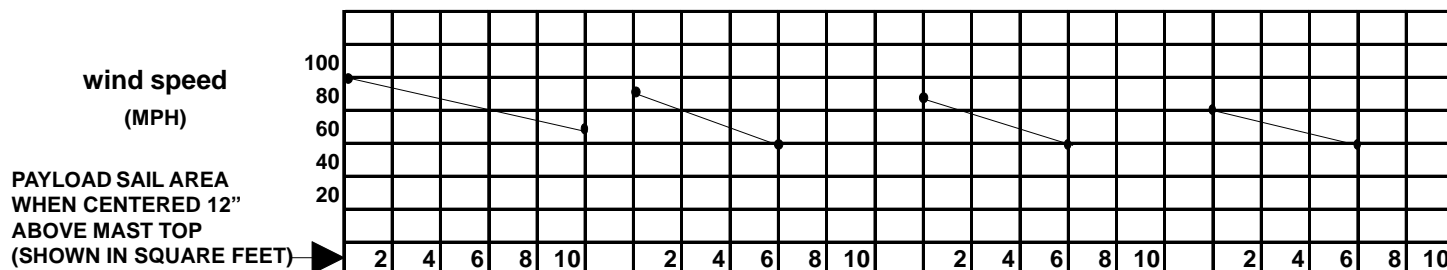

STANDARD EQUIPMENT Internal roof mounting hardware
Base plate is non-rotatable
Antenna platform adapter
Magenetic mast extension warning light kit

Operation/maintance instruction manual
Hazard warning labels
Shipping crate

OPTIONAL EQUIPMENT Rotatable base plate and turning handles
Mounting for external installation
Top mountings; extension stuff
or custom interfaces

Lukon 24 mast finish
Black anodize finish
Canvas top cover

DISTRIBUTED BY:

Direction Technology, Inc. PO Box 911, Centreville, Virginia 20122-0911
(703) 222-6275 Phone (703) 222-1096 Fax email: dtione@erols.com Website:directionfinder.com